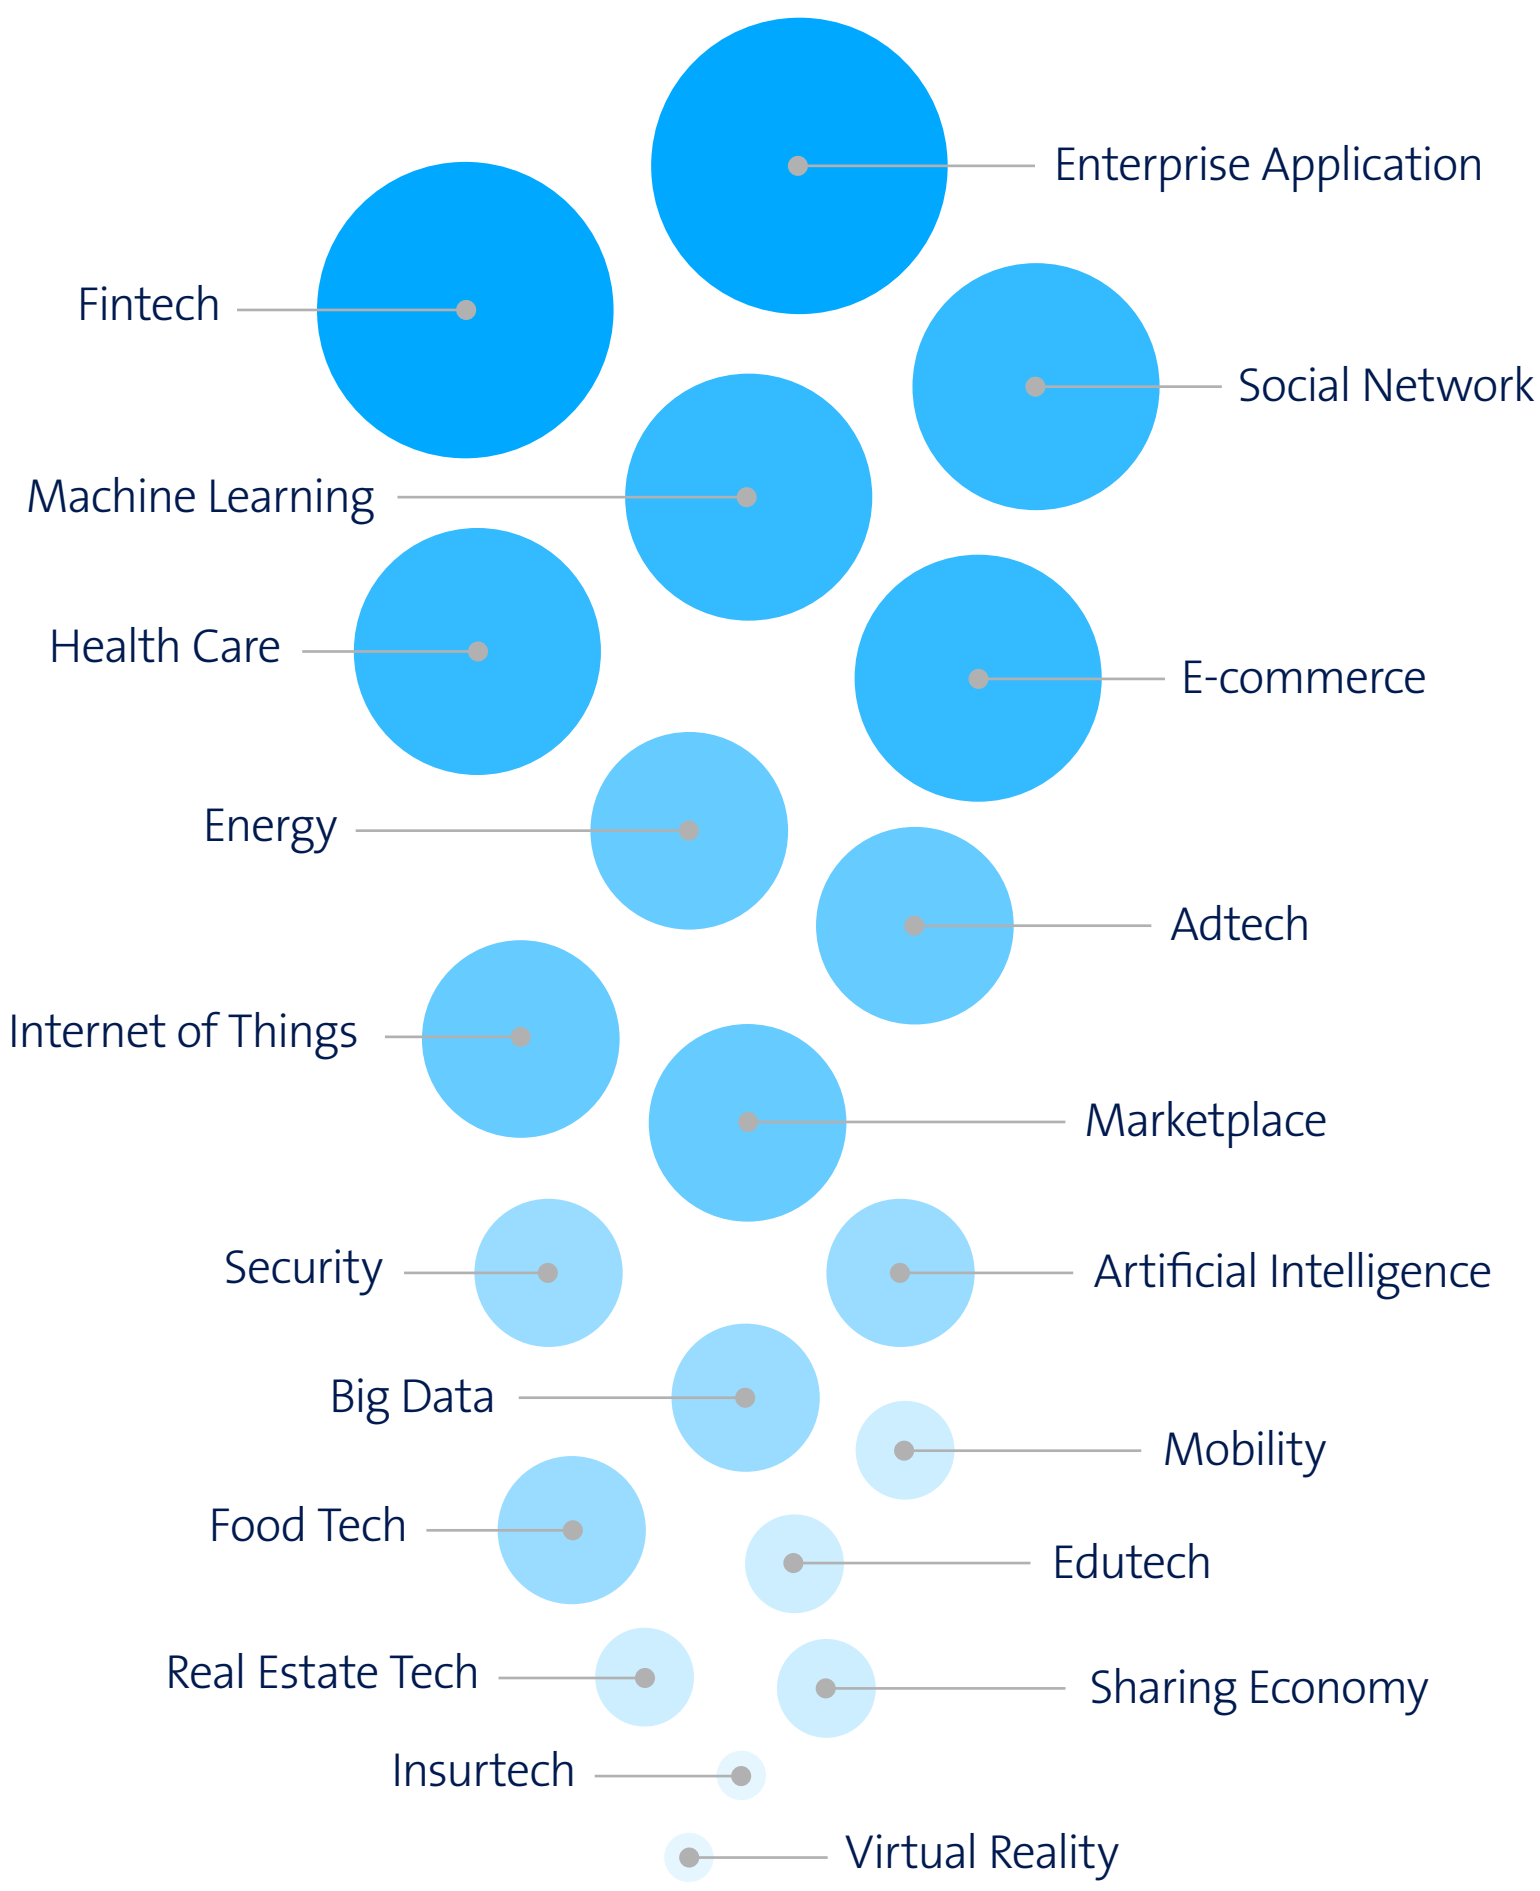

Application regions

93% of applications are from Switzerland and 7% from the rest of the world.

Business sectors

The applicants work in the following sectors

Gender of applicants

Male
89%

Female
11%